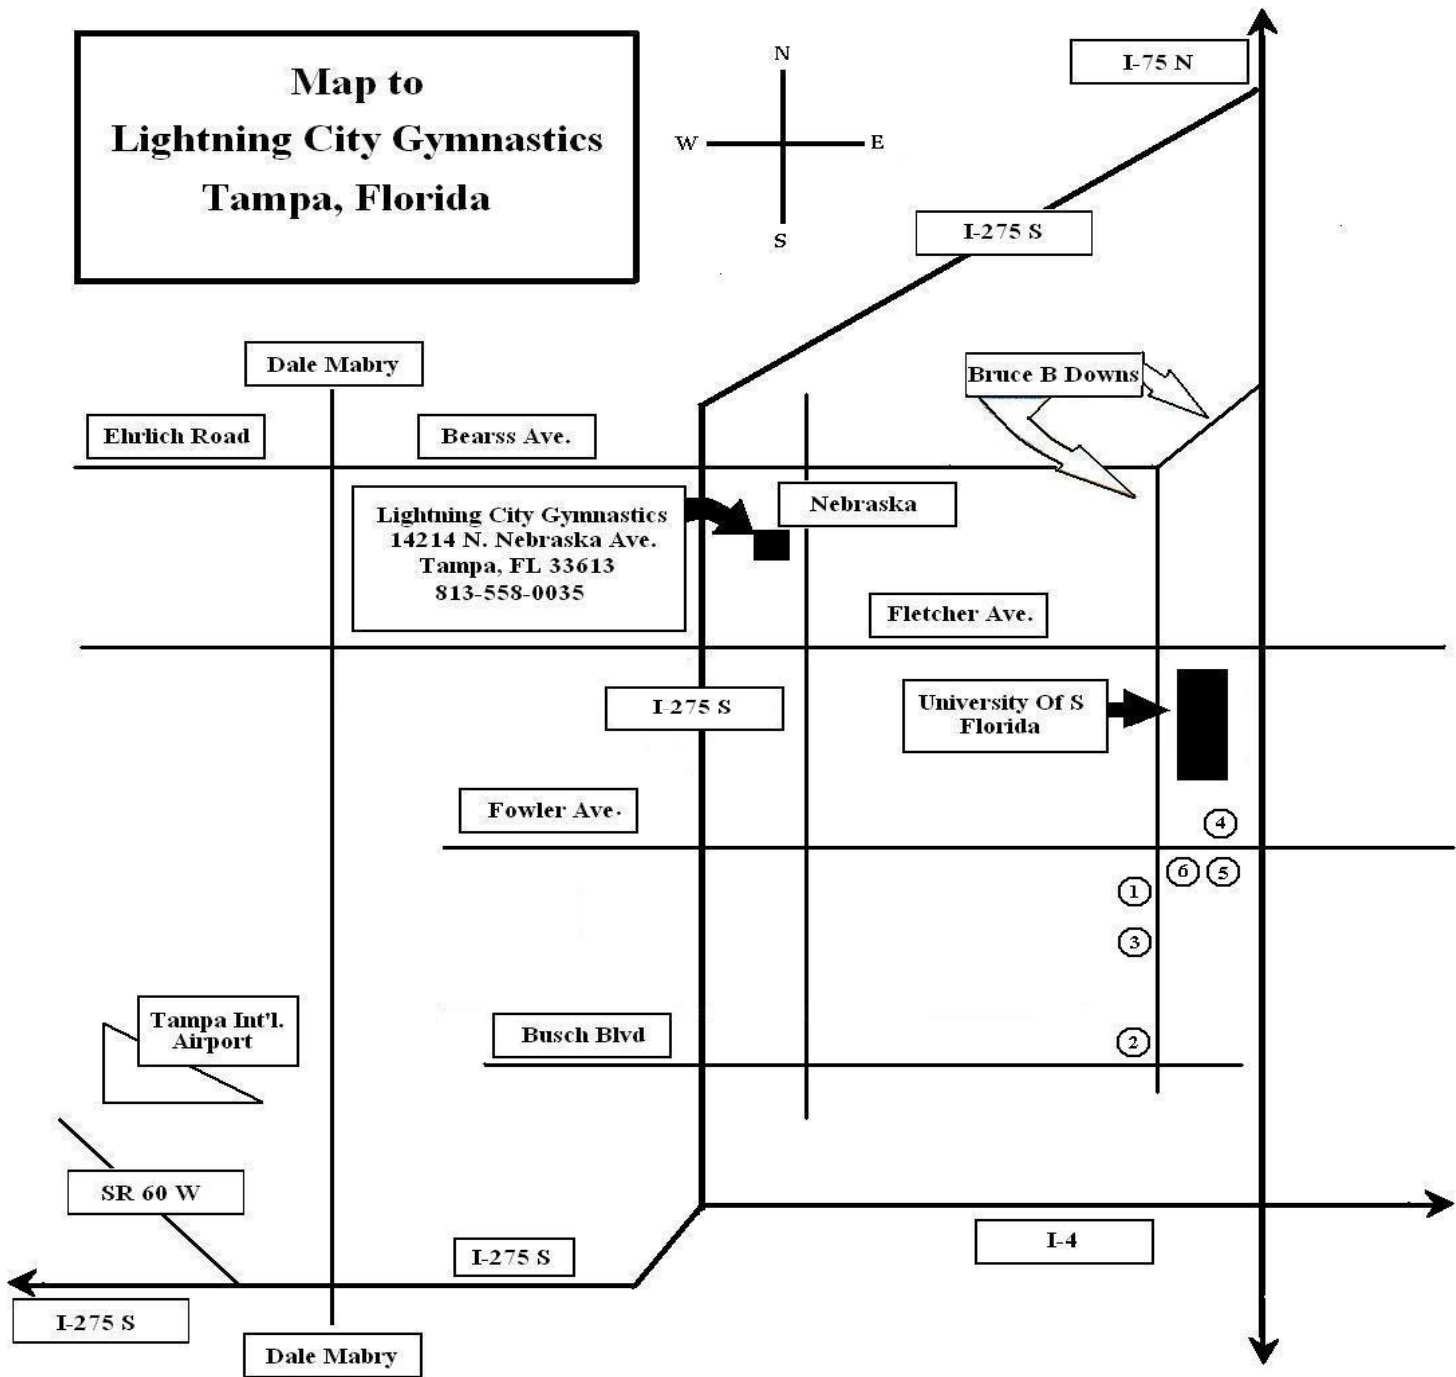

Map to Lightning City Gymnastics Tampa, Florida

HOTEL KEY

- 1 - Amerisuites – 11408 30th Street – 813-979-1922
- 2 - Baymont Inn & Suites – 9202 N. 30th Street – 813-930-6900
- 3 - Best Western All Suites – 3001 University Center Drive – 813-971-8930
- 4 - Embassy Suites – 3705 Spectrum Blvd – 813-977-7066
- 5 - LaQuinta Inn – 3701 E. Fowler Ave. – 813-910-7500
- 6 - Wingate Inn – 3751 E. Fowler Ave. – 813-9792828

DIRECTIONS TO LIGHTNING CITY GYMNASTICS

Lightning City Gymnastics is located on the west side of Nebraska Avenue between Bearss and Fletcher.

We are in a shopping complex along with Suncoast Roofers and Sound Exchange. Next to Malibu Raceway

FROM ORLANDO– Take I-4 west to I-75. Take I-75 North. Get off at Fletcher Ave Exit Take Fletcher Ave.

west to Nebraska Ave (approximately 5 miles). Turn right on Nebraska. Make a U-turn at Malibu Grand Prix. LCG on the right

FROM SARASOTA – Take I-75 North to Fletcher Ave and Follow directions above from Orlando

FROM OCALA or GAINESVILLE – Take I-75 South to I-275. Get off at Bearss Ave exit (first Tampa exit).

Make a left on Bearss and go 1 block to Nebraska Ave. Make a right turn and LCG is approximately one mile on the right.

FROM CLEARWATER/ST. PETERSBURG – Take I-275 North. Get off at the Bearss Ave Exit (Last Tampa Exit) and follow the directions above from Ocala